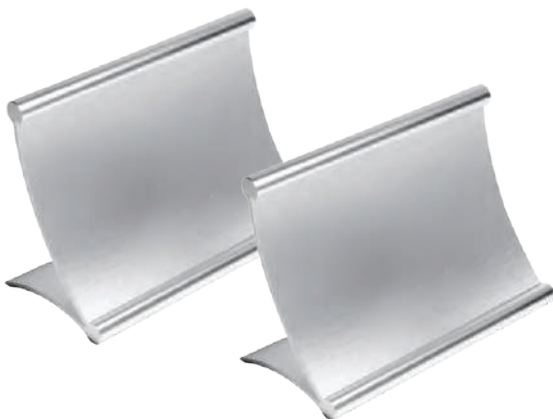

Desk Flag with Base

Flag with pole that can be use in any office, school, or any function, made of high quality satin which is strong and looks beautiful vibrant original flag colors.

FLS-GL

Flag Stand with Metal Pole & Glass Base

Product Size : Pole/Base - 70x280mm, Flag - 300x200mm

FLS-MTL

Flag Stand with Metal Pole & Silver Base

Product Size : Pole/Base - 70x385mm, Flag - 300x200mm

Desk & Wall Sign Holders

DSH-11

Silver Desk Sign Holder. Metal slide plate for your desk can be printed with full color printing. **Product Size** : 255 x 55 mm. **Printing Options** : Sublimation on aluminum plate.

DSH-12

Bronze Desk Sign Holder. Metal slide plate for your desk can be printed with full color printing. **Product Size** : 255 x 55 mm. **Printing Options** : Sublimation on aluminum plate.

DSH-13

Black Desk Sign Holder. Metal slide plate for your desk can be printed with full color printing. **Product Size** : 255 x 55 mm. **Printing Options** : Screen Printing on aluminum plate.

DSH-07

Transparent Acrylic Desk Sign Holder with separate stand. **Product Size** : 210 x 50 mm. **Printing Options** : Digital Printing

DSH-10

Transparent Acrylic Desk Sign Holder with separate Silver coloured stand. **Product Size** : 210 x 100 mm. **Printing Options** : Digital Printing